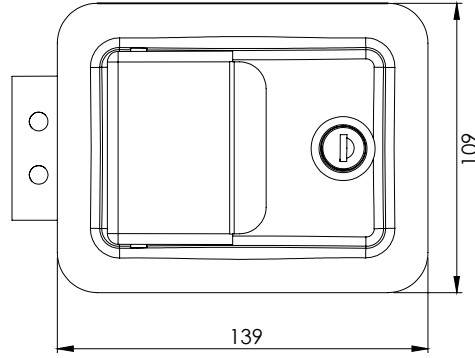

# KABİN KİLİTLERİ

PUSH TO CLOSE LOCKS

252

Kabin Kilidi / Push to Close Lock