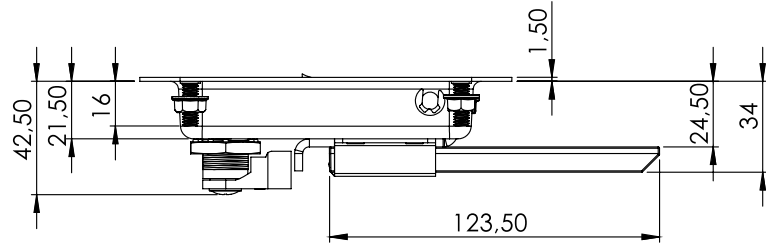

# KABİN KİLİTLERİ

PUSH TO CLOSE LOCKS

252

Kabin Kilidi / Push to Close Lock

NEW

VERSION

V3