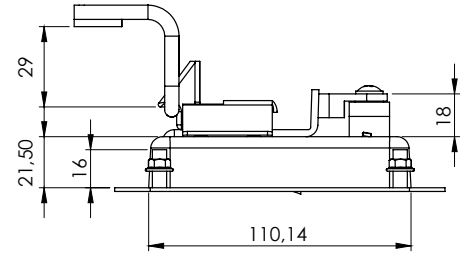

# KABİN KİLİTLERİ

PUSH TO CLOSE LOCKS

252

Kabin Kilidi / Push to Close Lock