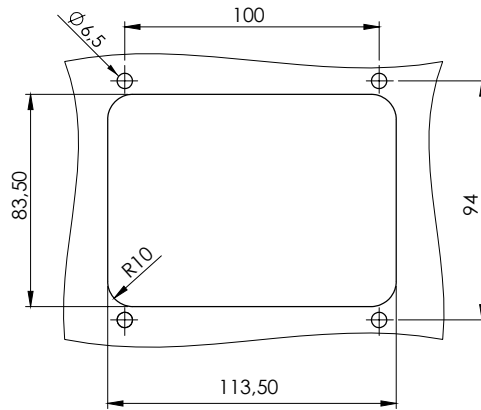

# KABİN KİLİTLERİ

PUSH TO CLOSE LOCKS

252

Kabin Kilidi / Push to Close Lock

NEW

VERSION

V3