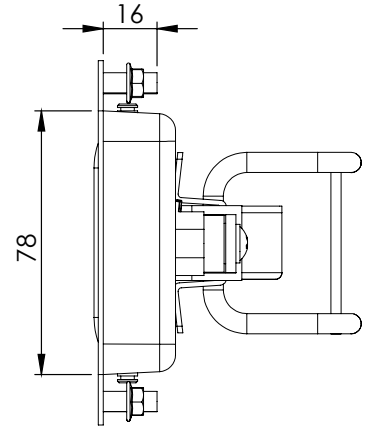

# KABİN KİLİTLERİ

PUSH TO CLOSE LOCKS

252

Kabin Kilidi / Push to Close Lock