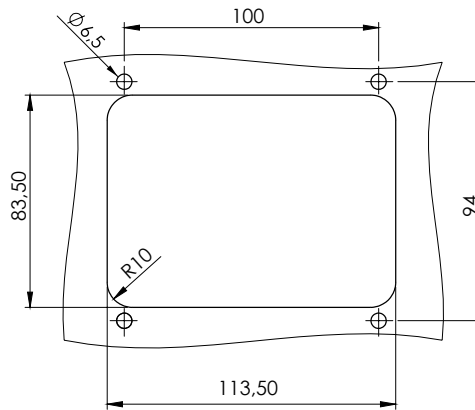

# KABİN KİLİTLERİ

PUSH TO CLOSE LOCKS

252

Kabin Kilidi / Push to Close Lock